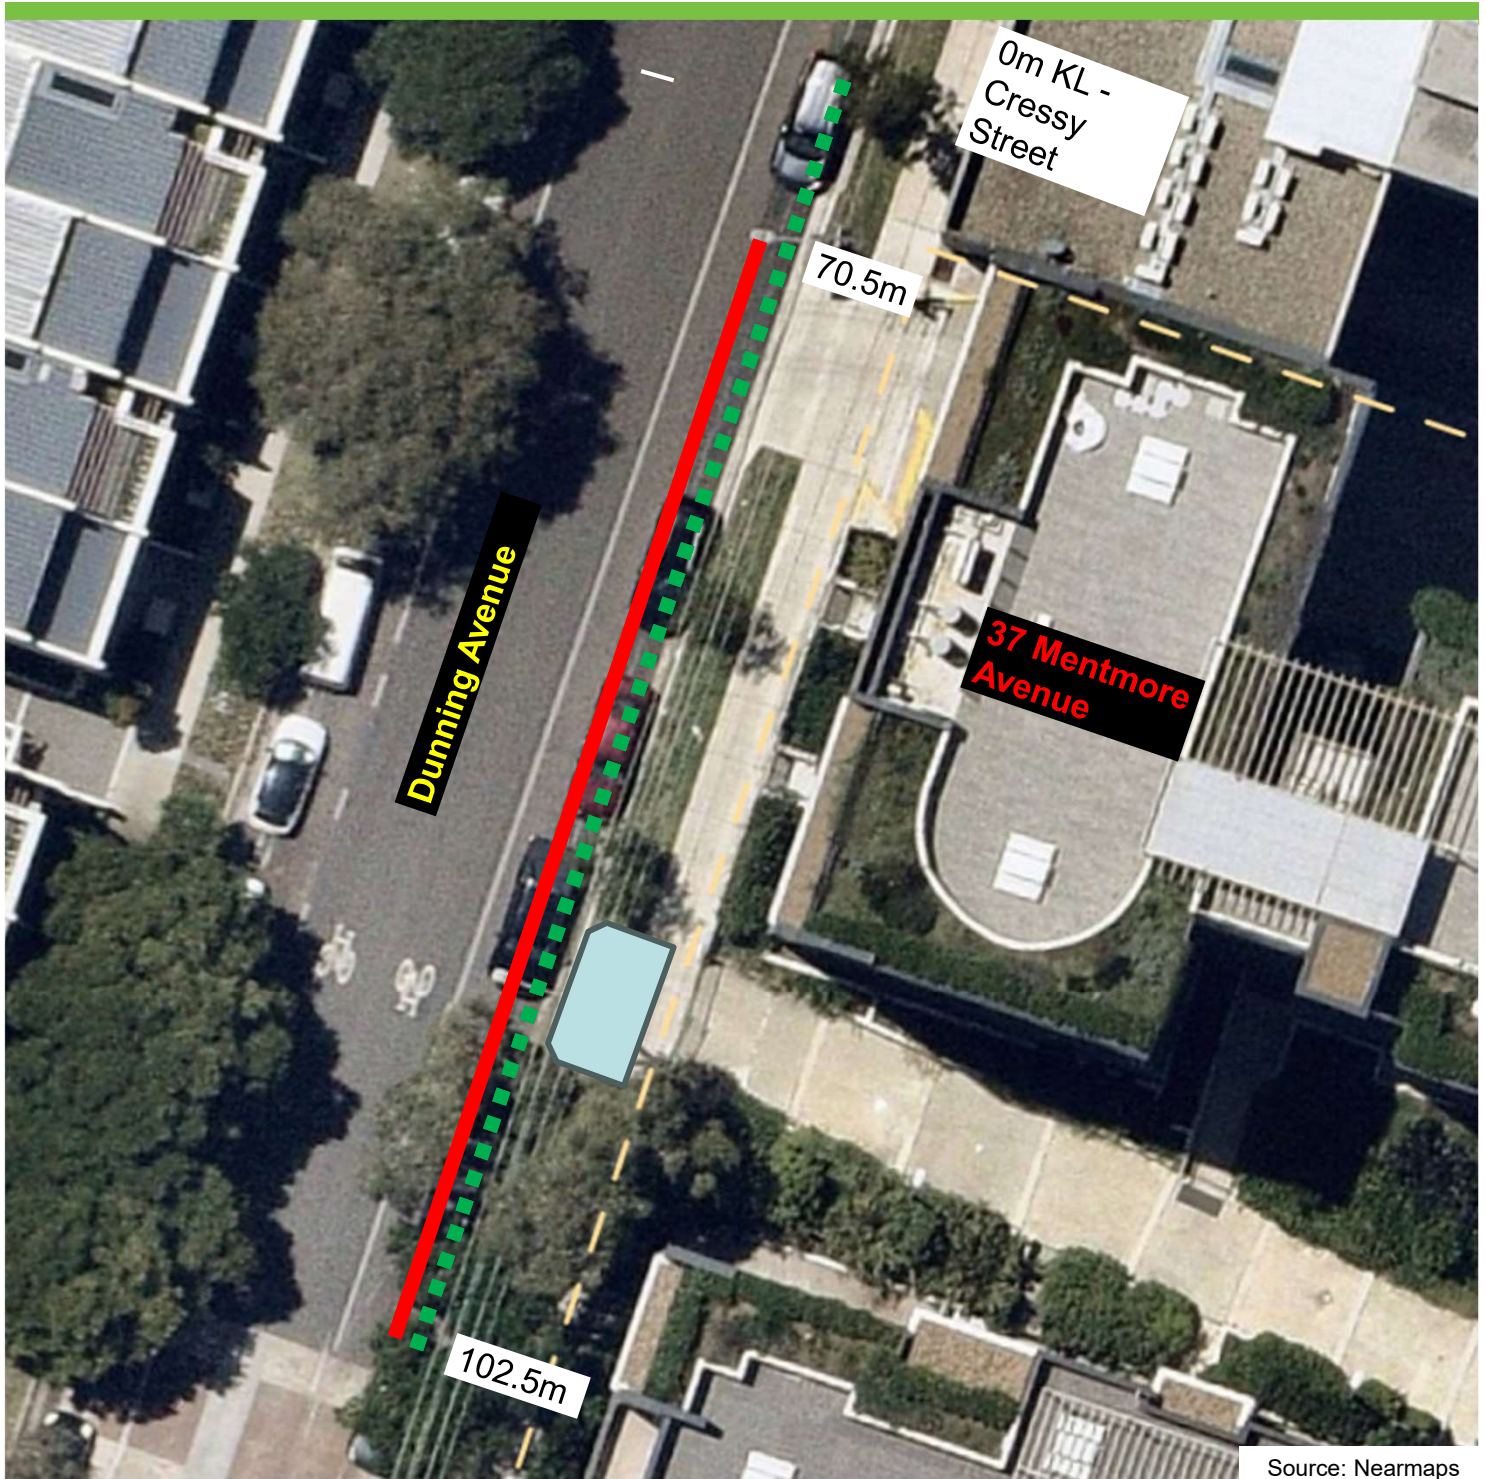

## Dunning Avenue, Rosebery Proposed parking changes

### Existing

-  "2P 8am-8pm"
-  Temporary Driveway

### Proposed

-  "Works Zone 7.30am-5.30pm Mon-Fri, 7.30am-3.30pm Sat" and "2P 5.30-8pm Mon-Fri, 3.30-8pm Sat and 8am-8pm Sun"